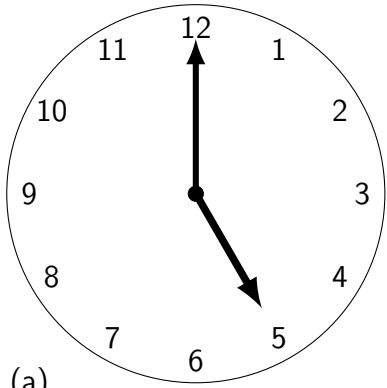

1. Under each clock face write the time on the digital clock.

(a)

Blank digital clock template with a.m. indicator.

(b)

Blank digital clock template with p.m. indicator.

(c)

Blank digital clock template with a.m. indicator.

(d)

Blank digital clock template with a.m. indicator.

(e)

Blank digital clock template with a.m. indicator.

(f)

Blank digital clock template with p.m. indicator.

(g)

Blank digital clock template with p.m. indicator.