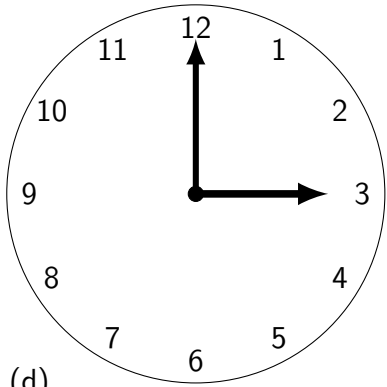

1. Under each clock face write the time on the digital clock.

(a)

Blank digital clock template with a.m. indicator.

(b)

Blank digital clock template with p.m. indicator.

(c)

Blank digital clock template with a.m. indicator.

(d)

Blank digital clock template with a.m. indicator.

(e)

Blank digital clock template with a.m. indicator.

(f)

Blank digital clock template with p.m. indicator.

(g)

Blank digital clock template with p.m. indicator.