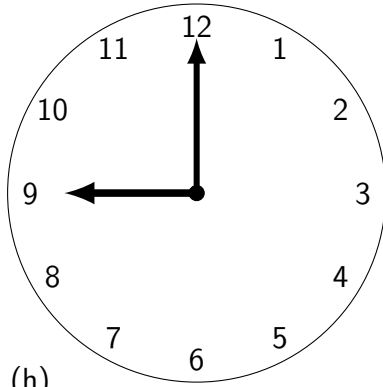

1. Under each clock face write the time on the digital clock.

(a)

Blank digital clock template with a.m. indicator.

(b)

Blank digital clock template with p.m. indicator.

(c)

Blank digital clock template with a.m. indicator.

(d)

Blank digital clock template with a.m. indicator.

(e)

Blank digital clock template with a.m. indicator.

(f)

Blank digital clock template with p.m. indicator.

(g)

Blank digital clock template with p.m. indicator.

(h)

Blank digital clock template with a.m. indicator.

(i)

Blank digital clock template with p.m. indicator.

(a)

(b)

(c)

(d)