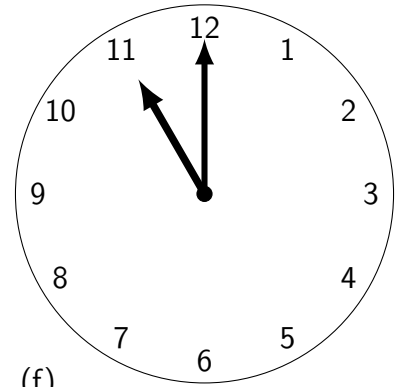

1. Under each clock face write the time on the digital clock.

(a)

Blank digital clock template with a.m. indicator.

(b)

Blank digital clock template with p.m. indicator.

(c)

Blank digital clock template with a.m. indicator.

(d)

Blank digital clock template with a.m. indicator.

(e)

Blank digital clock template with a.m. indicator.

(f)

Blank digital clock template with p.m. indicator.

(g)

Blank digital clock template with p.m. indicator.