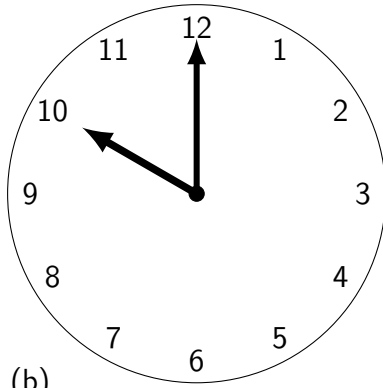

1. Under each clock face write the time on the digital clock.

(a)

Blank digital clock template with a.m. indicator.

(b)

Blank digital clock template with p.m. indicator.

(c)

Blank digital clock template with a.m. indicator.

(d)

Blank digital clock template with a.m. indicator.

(e)

Blank digital clock template with a.m. indicator.

(f)

Blank digital clock template with p.m. indicator.

(g)

Blank digital clock template with p.m. indicator.