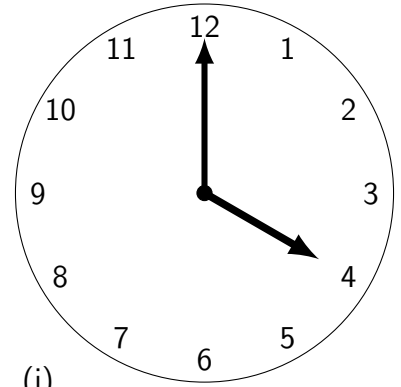

1. Under each clock face write the time on the digital clock.

(a)

Blank digital clock template with a.m. indicator.

(b)

Blank digital clock template with p.m. indicator.

(c)

Blank digital clock template with a.m. indicator.

(d)

Blank digital clock template with a.m. indicator.

(e)

Blank digital clock template with a.m. indicator.

(f)

Blank digital clock template with p.m. indicator.

(g)

Blank digital clock template with p.m. indicator.

(h)

Blank digital clock template with a.m. indicator.

(i)

Blank digital clock template with p.m. indicator.

(a)

(b)

(c)

(d)