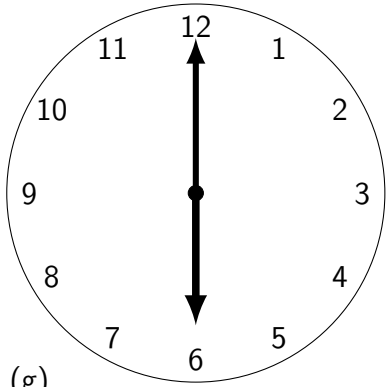

1. Under each clock face write the time on the digital clock.

(a)

Blank digital clock template with a.m. indicator.

(b)

Blank digital clock template with p.m. indicator.

(c)

Blank digital clock template with a.m. indicator.

(d)

Blank digital clock template with a.m. indicator.

(e)

Blank digital clock template with a.m. indicator.

(f)

Blank digital clock template with p.m. indicator.

(g)

Blank digital clock template with p.m. indicator.

(h)

Blank digital clock template with a.m. indicator.

(i)

Blank digital clock template with p.m. indicator.

(a)

(b)

(c)

(d)