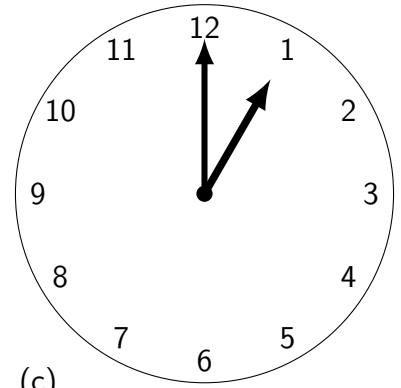

1. Under each clock face write the time on the digital clock.

(a)

Blank digital clock template with a.m. indicator.

(b)

Blank digital clock template with p.m. indicator.

(c)

Blank digital clock template with a.m. indicator.

(d)

Blank digital clock template with a.m. indicator.

(e)

Blank digital clock template with a.m. indicator.

(f)

Blank digital clock template with p.m. indicator.

(g)

Blank digital clock template with p.m. indicator.