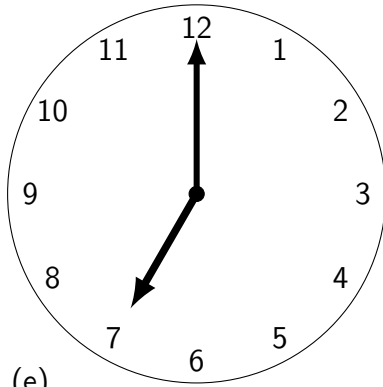

1. Under each clock face write the time on the digital clock.

(a)

Blank digital clock template with a.m. indicator.

(b)

Blank digital clock template with p.m. indicator.

(c)

Blank digital clock template with a.m. indicator.

(d)

Blank digital clock template with a.m. indicator.

(e)

Blank digital clock template with a.m. indicator.

(f)

Blank digital clock template with p.m. indicator.

(g)

Blank digital clock template with p.m. indicator.