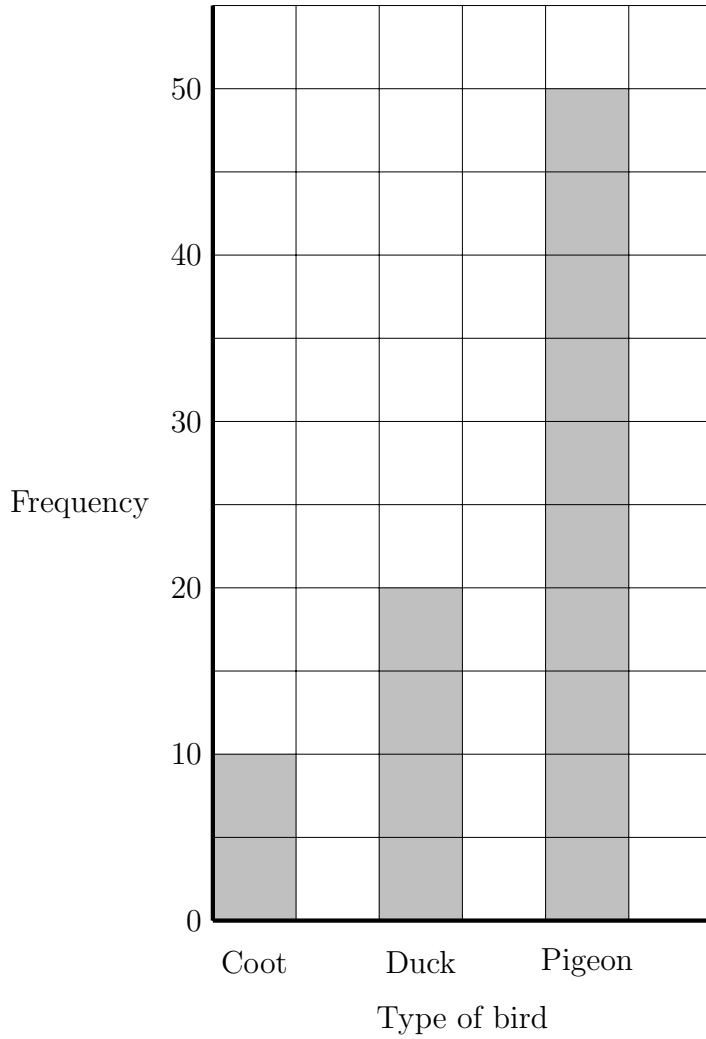

1. The bar chart gives information about the birds seen in a park.

Write down the mode bird.

1.

2. Haleema did a survey on the hair colour of some models in fashion magazine.

Here is her results table.

Hair colour	Frequency
Black	7
Blonde	11
Brunette	8
Red	5

Write down the mode hair colour.

2.

Turn over for more questions and answers

3. The line graph shows some teenagers answer to the question
“Which activity are you most likely to do if you are upset?”

Which is the mode activity?

3.

4. This pie chart shows some people’s favourite sport to watch on T.V.

Write down the mode.

4.

Answers 1) pigeon 2) blonde 3) listen to music 4) football