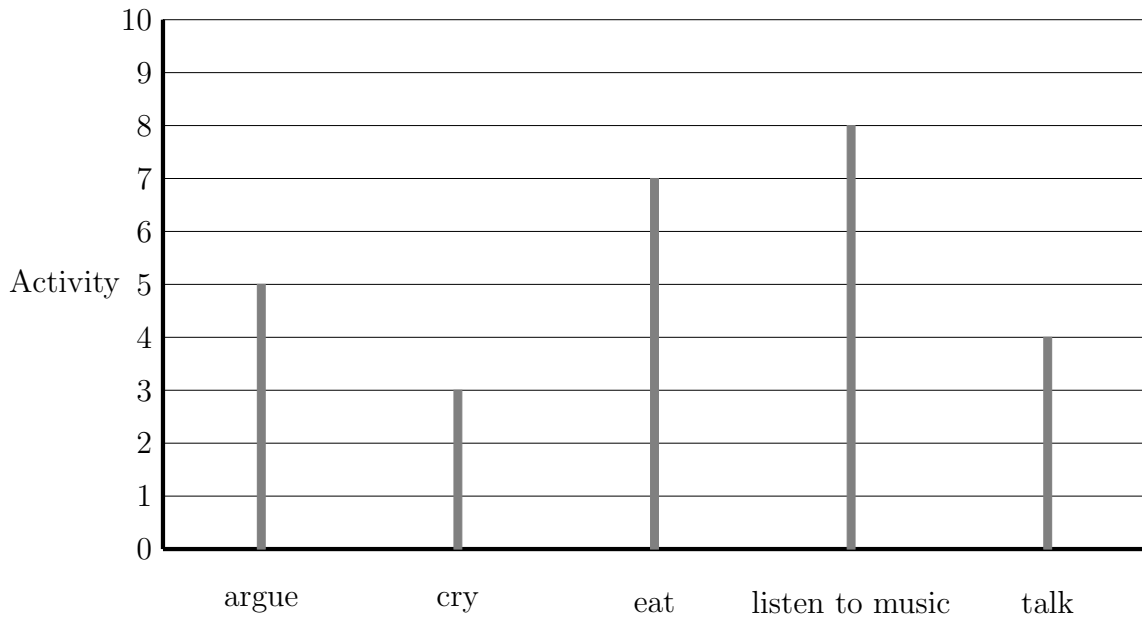

1. The bar chart gives information about the birds seen in a park.

Write down the mode bird.

1.

2. Haleema did a survey on the hair colour of some models in fashion magazine.

Here is her results table.

Hair colour	Frequency
Black	7
Blonde	11
Brunette	8
Red	5

Write down the mode hair colour.

2.

Turn over for more questions and answers

3. The line graph shows some teenagers answer to the question
“Which activity are you most likely to do if you are upset?”

Which is the mode activity?

3.

4. This pie chart shows some people’s favourite sport to watch on T.V.

Write down the mode.

4.

Answers 1) pigeon 2) blonde 3) listen to music 4) football