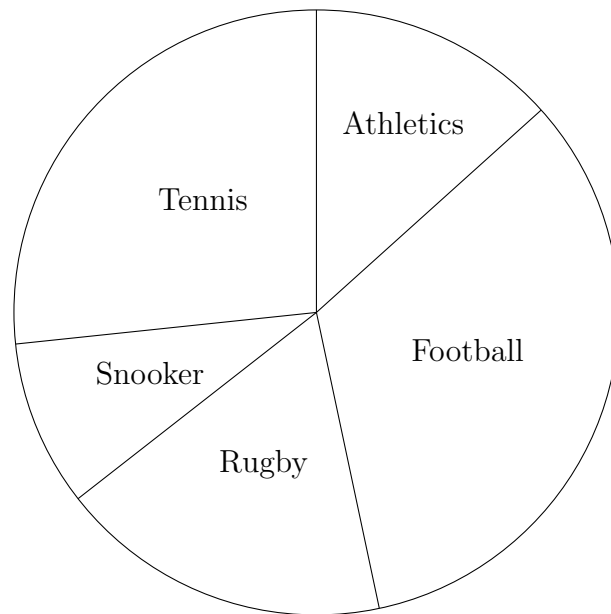

1. The bar chart gives information about the birds seen in a park.

Write down the mode bird.

1.

2. Haleema did a survey on the hair colour of some models in fashion magazine.

Here is her results table.

Hair colour	Frequency
Black	7
Blonde	11
Brunette	8
Red	5

Write down the mode hair colour.

2.

Turn over for more questions and answers

3. The line graph shows some teenagers answer to the question
“Which activity are you most likely to do if you are upset?”

Which is the mode activity?

3.

4. This pie chart shows some people’s favourite sport to watch on T.V.

Write down the mode.

4.

Answers 1) pigeon 2) blonde 3) listen to music 4) football